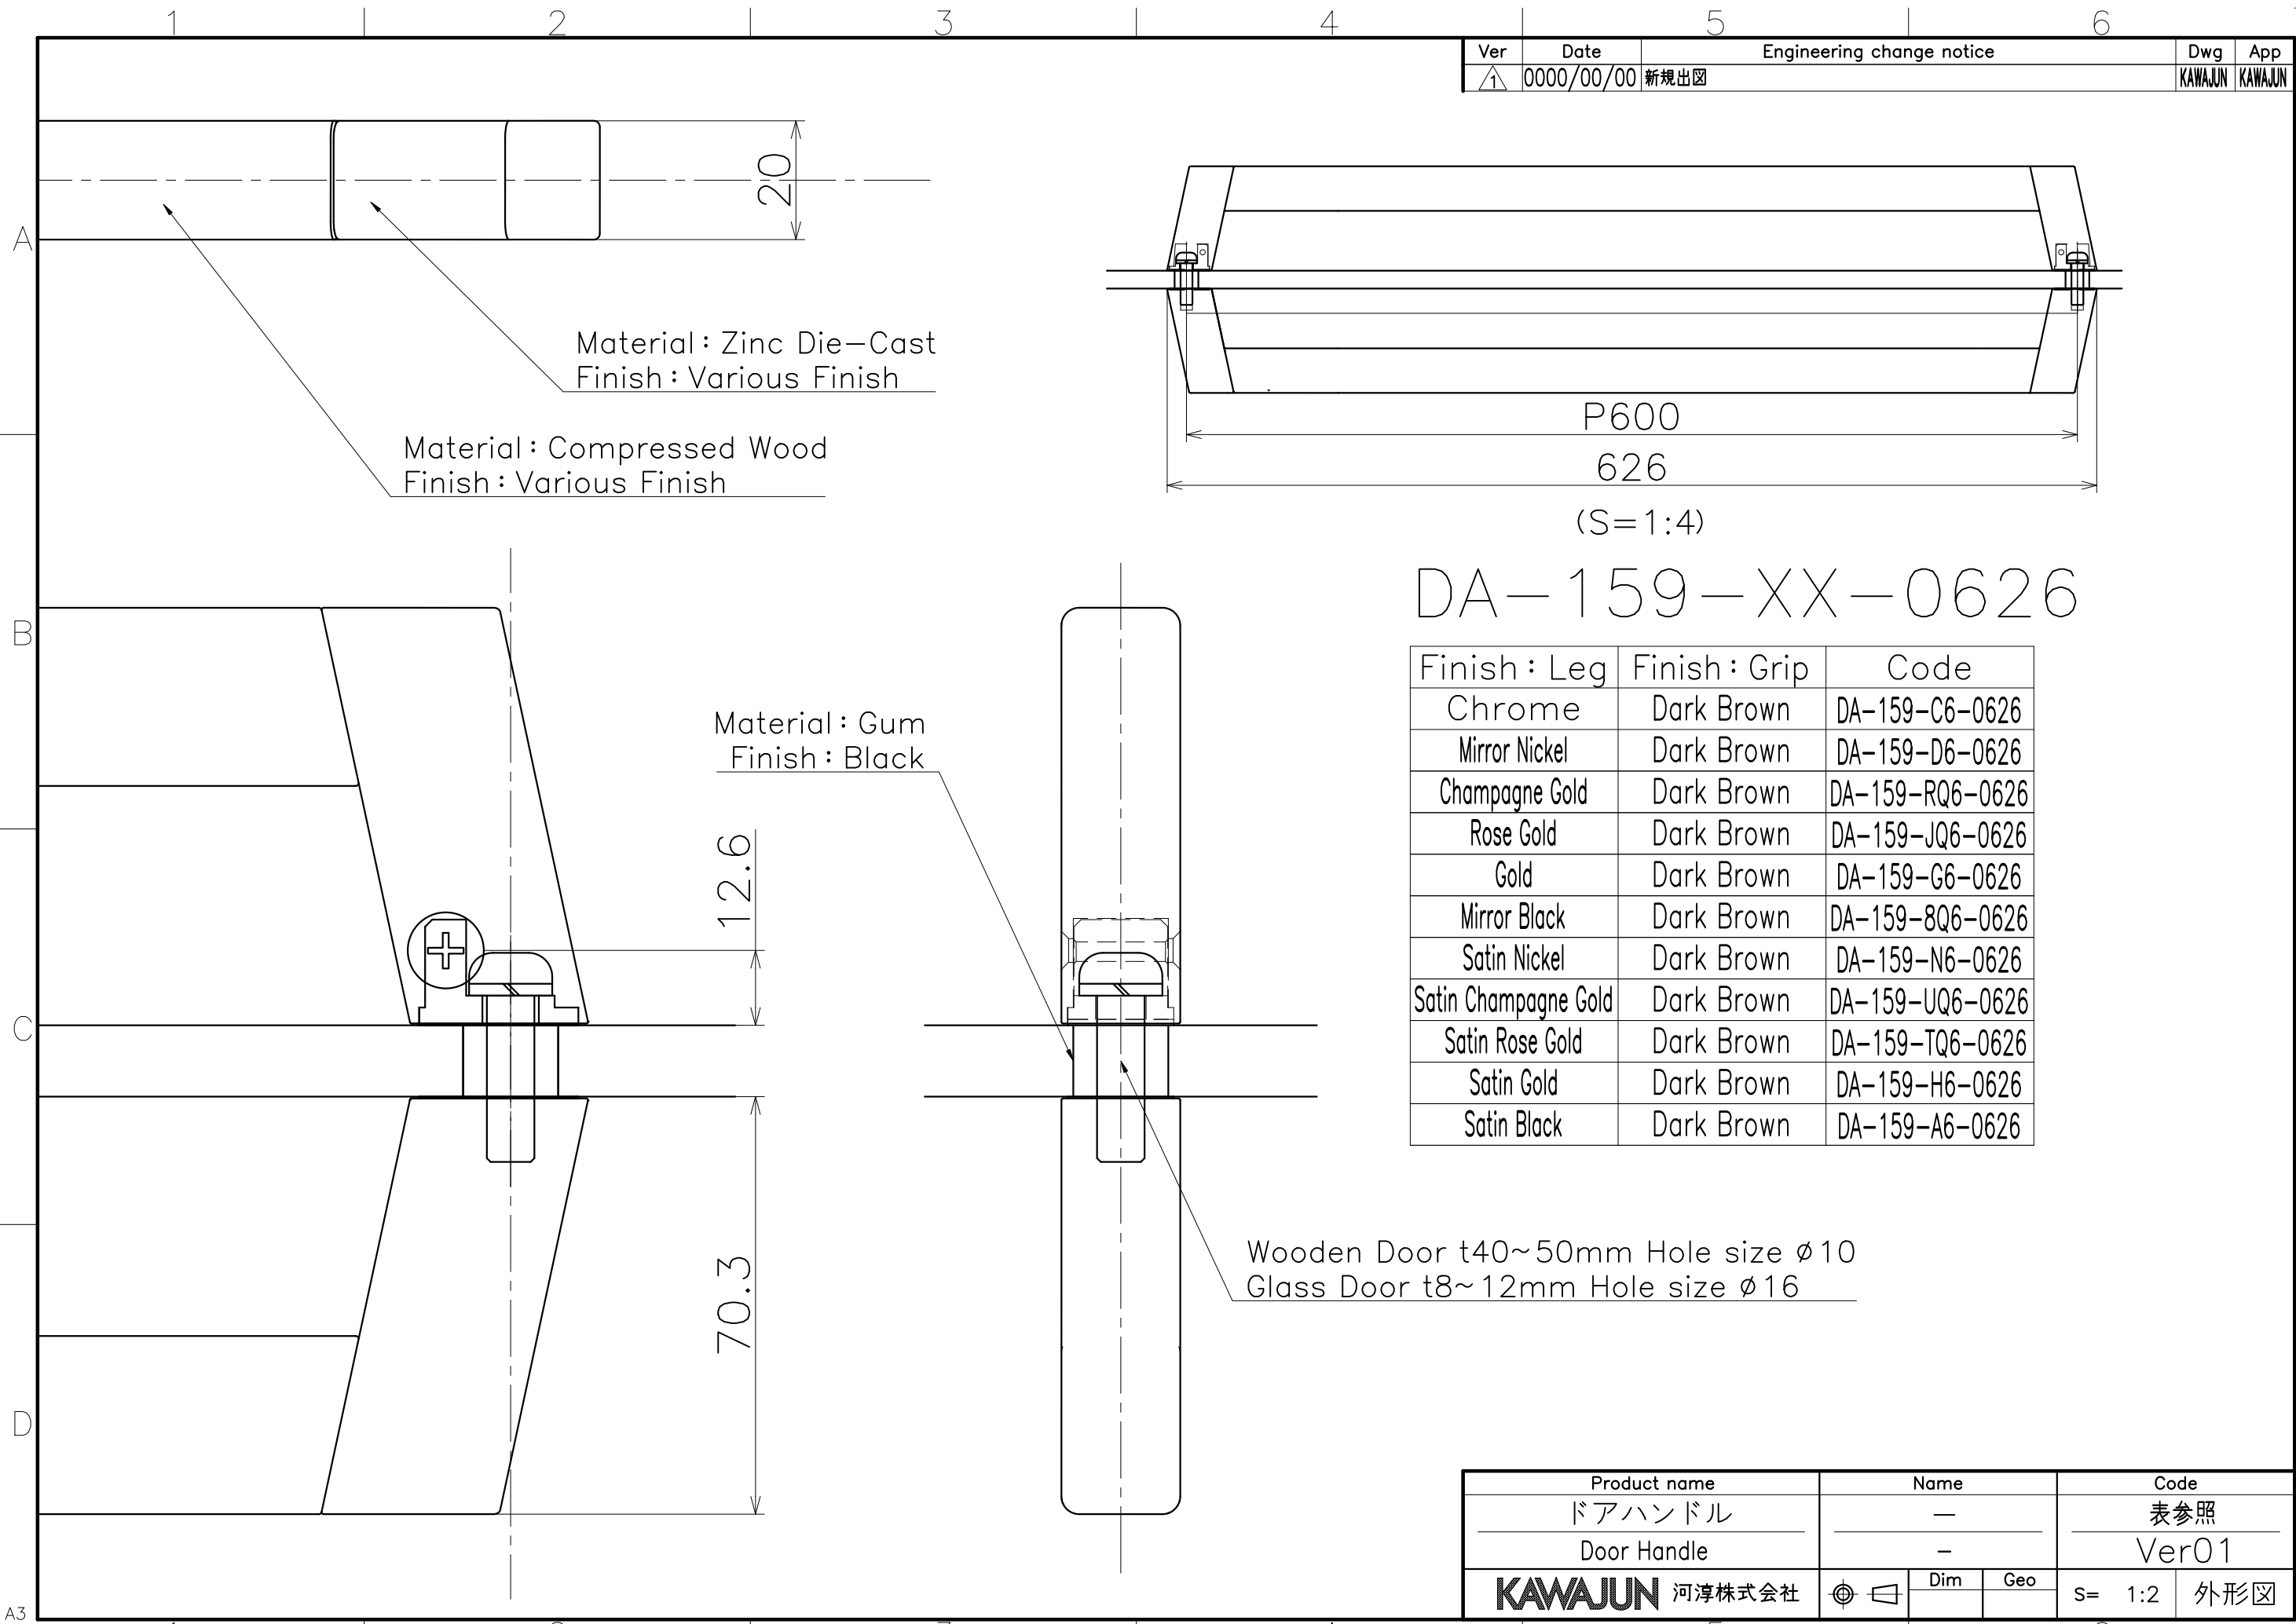

2020-08-25 12:23:45 DA-159-XX-0626\_drawing (Compressed Wood)

Ver	Date	Engineering change notice	Dwg	App
1	0000/00/00	新規出図	KAWAJUN	KAWAJUN

Material : Zinc Die-Cast  
Finish : Various Finish

Material : Compressed Wood  
Finish : Various Finish

# DA-159-XX-0626

Finish : Leg	Finish : Grip	Code
Chrome	Dark Brown	DA-159-C6-0626
Mirror Nickel	Dark Brown	DA-159-D6-0626
Champagne Gold	Dark Brown	DA-159-RQ6-0626
Rose Gold	Dark Brown	DA-159-JQ6-0626
Gold	Dark Brown	DA-159-G6-0626
Mirror Black	Dark Brown	DA-159-8Q6-0626
Satin Nickel	Dark Brown	DA-159-N6-0626
Satin Champagne Gold	Dark Brown	DA-159-UQ6-0626
Satin Rose Gold	Dark Brown	DA-159-TQ6-0626
Satin Gold	Dark Brown	DA-159-H6-0626
Satin Black	Dark Brown	DA-159-A6-0626

Wooden Door t40~50mm Hole size  $\phi 10$   
Glass Door t8~12mm Hole size  $\phi 16$

Product name	Name	Code
ドアハンドル	-	表参照
Door Handle	-	Ver01
<b>KAWAJUN</b> 河渚株式会社	Dim	Geo
	s= 1:2	外形図